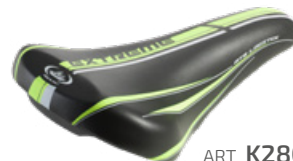

Size: **285x160 mm**
gr: **485**
pz: **15**

ART. **K280 AR BLACK ORANGE**

ART. **K280 RO BLACK RED**

ART. **K280 BL BLACK BLUE**

ART. **K280 VE BLACK GREEN**

ART. **K280 GI BLACK YELLOW**

ART. **K2 GEL TECH**